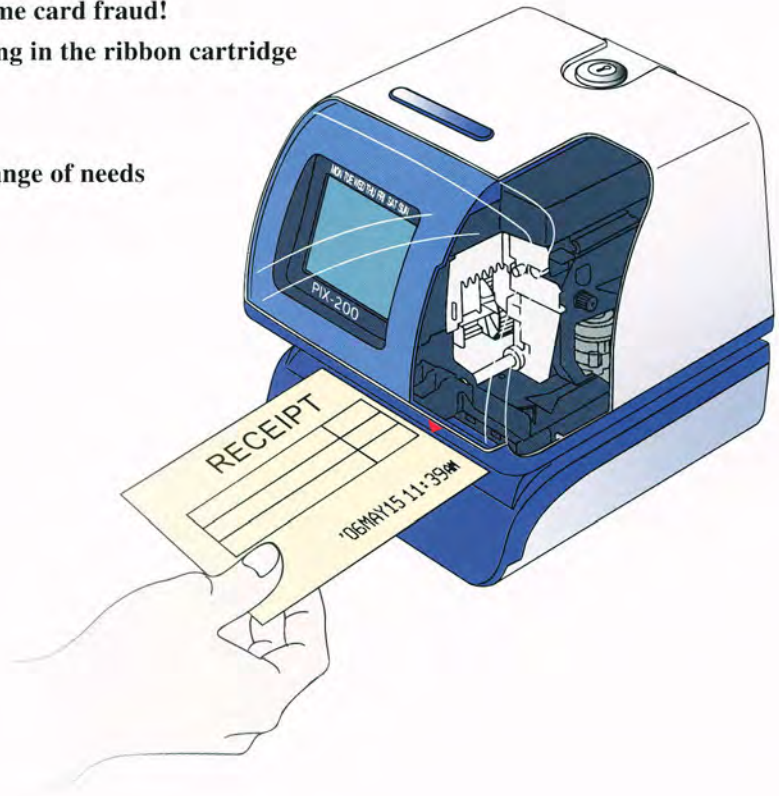

PIX-200

AMANO®

ECONOMICAL TIME RECORDER/STAMP WITH VALUABLE FEATURES AND BENEFITS

KEY FEATURES:

- Automatic Daylight Saving Time Adjustment
- 31 Selectable preset print style: Prints year, month, day, date, hour (AM/PM or 0-23), minutes (regular, 10th, 1/100A, 1/100B(5/100)), seconds, 8-digit number and comments in various order
- 13 Selectable comments: i.e. RCVD, SENT etc. in 6 Languages (Eng, Spa, Germ, Ita, Fre, Por)
- Programmable Customized Comment imprint (up to 3 lines)
- Prints up to eight (8) consecutive numbers with automatic reset function at a specified programmed time

KEY BENEFITS:

- Illuminated Print Window improves efficiency on time card stamping
- Password prevents tampering with settings – reduces time card fraud!
- Ink capacity gauge indicates the amount of ink remaining in the ribbon cartridge
- Easy-to-replace ribbon cartridge saves time
- Wall or desk mount provides for flexible operation
- Programmable print size by mm accommodates wide range of needs

OPTIONAL FEATURES:

- Atomic/Radio controlled clock (Germany, UK)
- Full Power reserve (72 hours or 400 punches)
  Plus one of the below:
- Signal Device, 20 steps a week
- LAN Communication for NTP
- USB Communication for programming

Programmable Customized Comments
Imprint Sample: MAY06 AM11:56 02s
00000015 PAID
THANK YOU

PIX-200 SPECIFICATIONS

Printing	Dot matrix printing
Power Supply	100/120/230 VAC 50/60Hz
Operating Conditions	Temperature 14F-113F (-10 to 45°C) Humidity 10% - 90% RH(no condensation)
Dimensions	6.3"(w)x6.4"(h)x6.7"(d) (159(w)x163(h)x171(d) mm)
Clock System	Quartz oscillation system, Accuracy ± 3 seconds per week (77F$\pm$9F) (25 $\pm$ 5°C)
Weight	4.85 lbs. (2.2 kg) (not including optional battery, AC adapter)
Memory Retention	Clock and programming data kept for 3 years without AC power

Specifications and descriptions contained in this catalog may be subject to change without notice.

Distributed by:

AMANO Corporation

275 MAMEDO-CHO, KOHOKU-KU, YOKOHAMA,
JAPAN 222-8558
TEL.+81-45-439-1508 FAX.+81-45-439-1151
HOME PAGE:<http://www.amano.co.jp/> / English/